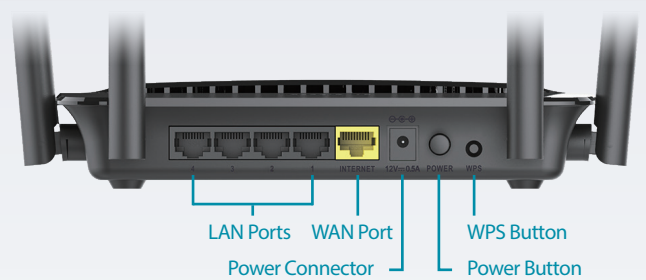

Easy to Set Up

Sharing your Internet connection doesn't have to be a complicated process - just open a web browser to access D-Link's modern, user-friendly graphical web interface. The setup wizard's easy to use step-by-step instructions will have your network up and running in minutes. Implement WPA/WPA2 wireless encryption in minutes with the wireless network setup wizard, or use Wi-Fi Protected Setup (WPS), which establishes a connection to new devices with the touch of a button.

Technical Specifications

General

Device Interfaces	• IEEE 802.11 ac/n/g/b/a wireless LAN • 10/100 Fast Ethernet WAN port	• Four 10/100 Fast Ethernet LAN ports
LEDs	• Power • Internet • WLAN	• LAN (x4) • WPS
Antenna Type	• Four external antennas	
Operating Frequency	• 2.4 GHz band: 2400 - 2483.5 MHz	• 5 GHz band: 5150 - 5250 MHz, 5724 - 5850 MHz
Standards	• IEEE 802.11ac • IEEE 802.11n • IEEE 802.11g	• IEEE 802.11b • IEEE 802.11a • IEEE 802.3u
Minimum Requirements	• Windows 10/8.1/7/Vista, or MAC OS X 10.6 or higher • Internet Explorer 9, Firefox 20.0, Chrome 25.0, Safari 5.1, or other Java-enabled browser	• Network interface card • Cable or DSL Modem • Subscription with an Internet service provider

Functionality

Encryption	• WPA & WPA2 (Wi-Fi Protected Access)	• WPS (Wi-Fi Protected Setup)
Advanced Features	• Web setup wizard • QoS (Quality of Service) • DMZ (Demilitarized Zone)	• Firewall - Network Address Translation (NAT) • Guest zone • IPv6 ready

Physical

Dimensions	• 190 x 133 x 38 mm (7.48 x 5.23 x 1.49 inches)	
Weight	• 263.1 g (9.28 ounces)	
Power	• Input: 100 to 240 V AC, 50/60 Hz	
Temperature	• Operating: 0 to 40 °C (32 to 104 °F)	• Storage: -20 to 65 °C (-4 to 149 °F)
Humidity	• Operating: 10% to 90% non-condensing	• Storage: 5% to 95% non-condensing
Certifications	• CE • RoHS • LVD • BSMI • NCC	• FCC • D-Link Green • CSA • CCC