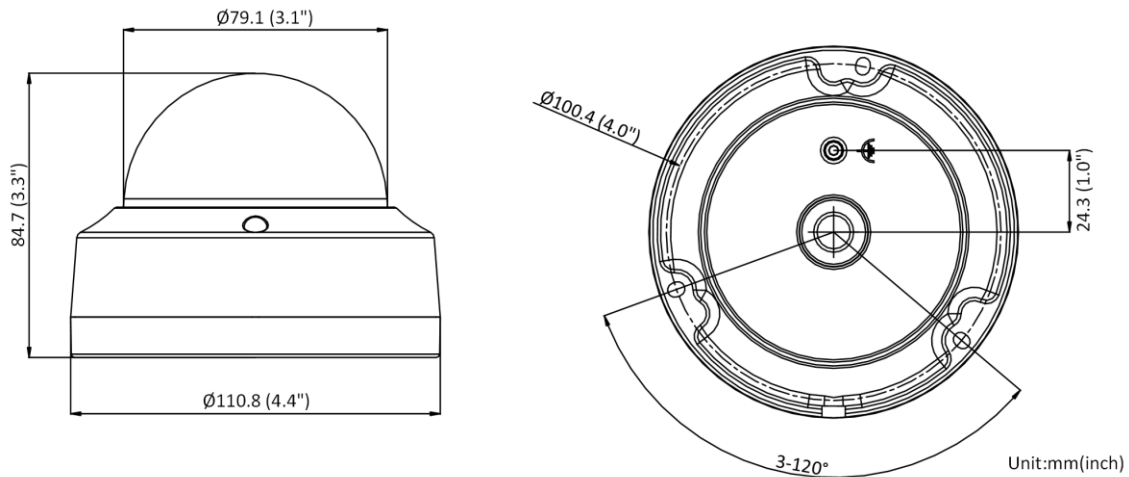

Moderate protection	Hikvision products at this level are equipped for use in areas with moderate anti-corrosion demands. Typical application scenarios include coastal areas about 2 kilometers (1.24 miles) away from coastlines, as well as areas affected by acid rain.
No specific protection	Hikvision products at this level are equipped for use in areas where no specific anti-corrosion protection is needed.

▪ **Dimension**

▪ **Accessory**

▪ **Optional**

DS-1280ZJ-DM18 Junction Box	DS-1250ZJ Rain Shade	DS-1259ZJ Inclined Ceiling Mount	DS-1272ZJ-110 Wall Mount	DS-1272ZJ-110B Wall Mount
DS-1276ZJ-SUS Corner Mount	DS-1258ZJ Wall Mount	DS-1275ZJ-SUS Vertical Pole Mount	DS-1271ZJ-110 Pendant Mount