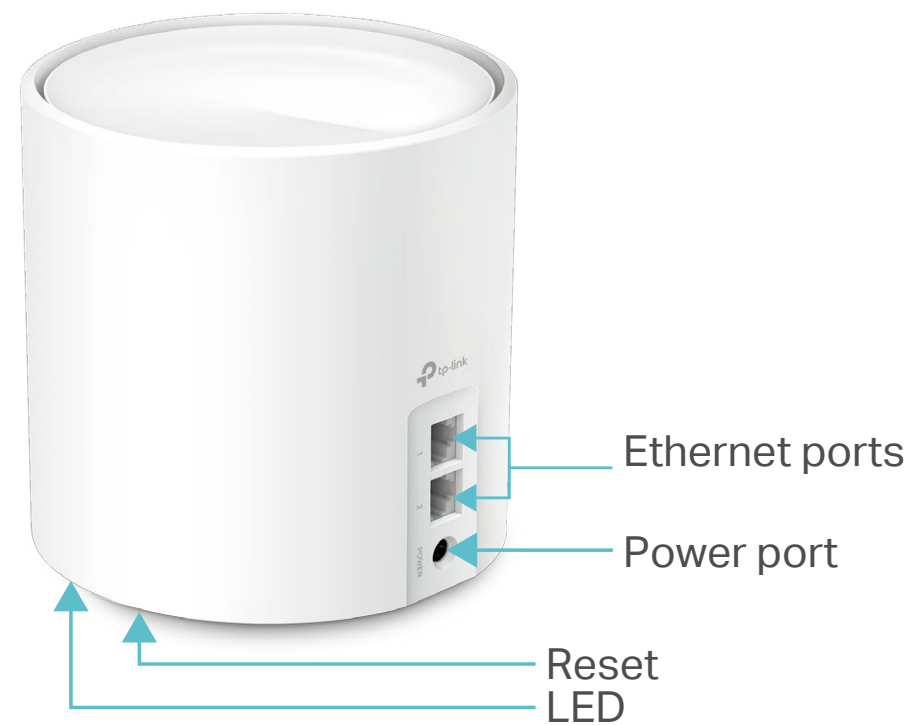

Work with All Deco Models

Form a Mesh network with your desired Deco models

- Compatible with All Deco Models – All Deco models can work together. Just expand Mesh Wi-Fi coverage anytime by adding more Decos
- Deco Mesh Technology – Eliminates dead zones and provides uninterrupted WiFi throughout your home

Specifications

Hardware

- Ethernet Port: 2 Gigabit ports per Deco unit (WAN/LAN auto-sensing)
- Button: 1 RESET button on the underside
- Antenna: 2 internal antennas
- Power Consumption (with power adapter): 13.5 W max
- Dimensions (W × D × H): 4.33 × 4.33 × 4.49 in (110 × 110 × 114 mm)
- Power Adapter Input: 100-240V ~ 50-60Hz 0.6A
- Power Adapter Output: 12V = 1.2A