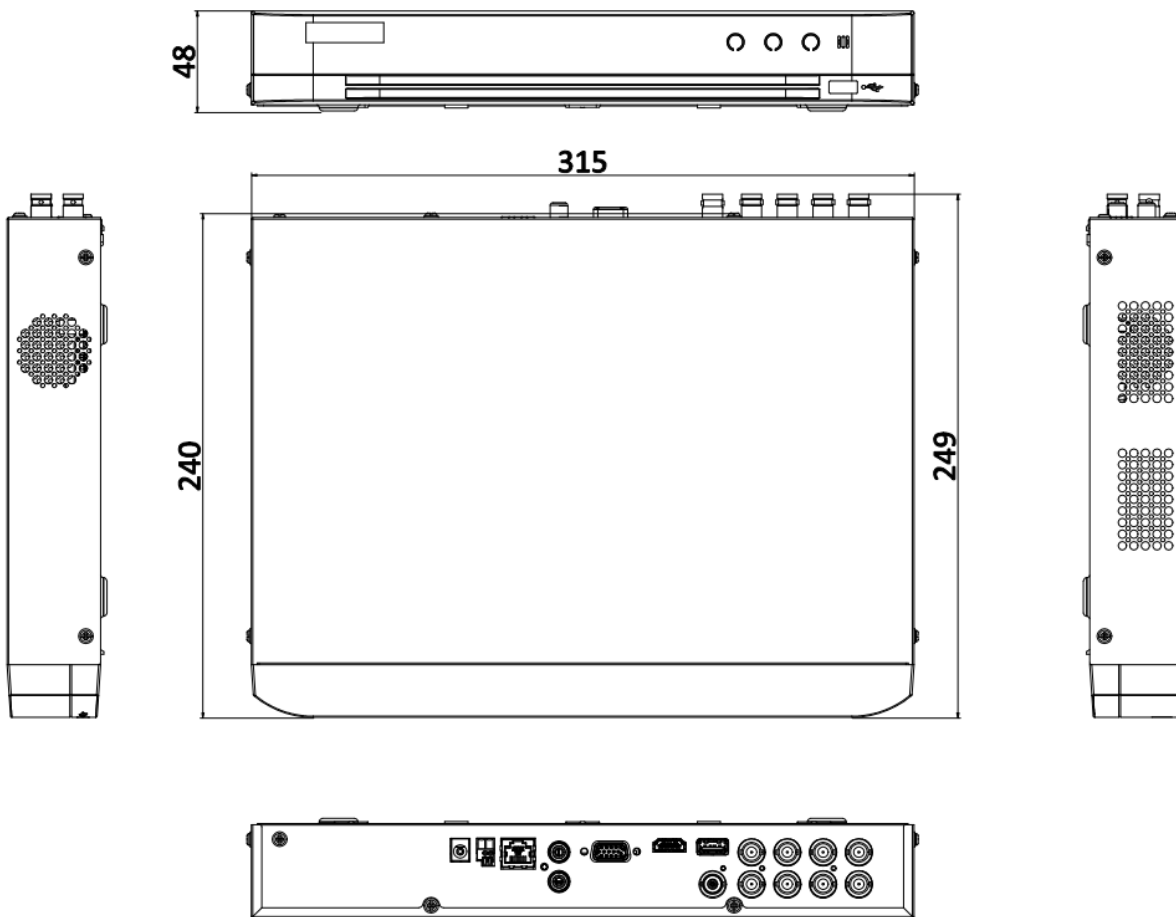

Working Humidity	10% to 90%
Dimension (W × D × H)	315 × 242 × 45 mm (12.4 × 9.5 × 1.8 inch)
Weight	≤ 2 kg (4.4 lb)

**Note:**

1: Motion detection 2.0 and perimeter protection cannot be enabled at the same time. Enable one function will make the other one unavailable.

**Dimension**

scale/1:1;Unit/mm

## Physical Interface

No.	Description	No.	Description
1	VIDEO IN	7	AUDIO IN, RCA connector
2	USB interface	8	LAN network interface
3	VIDEO OUT	9	RS-485 serial interface
4	HDMI interface	10	12 VDC power input
5	VGA interface	11	GND
6	AUDIO OUT, RCA connector		