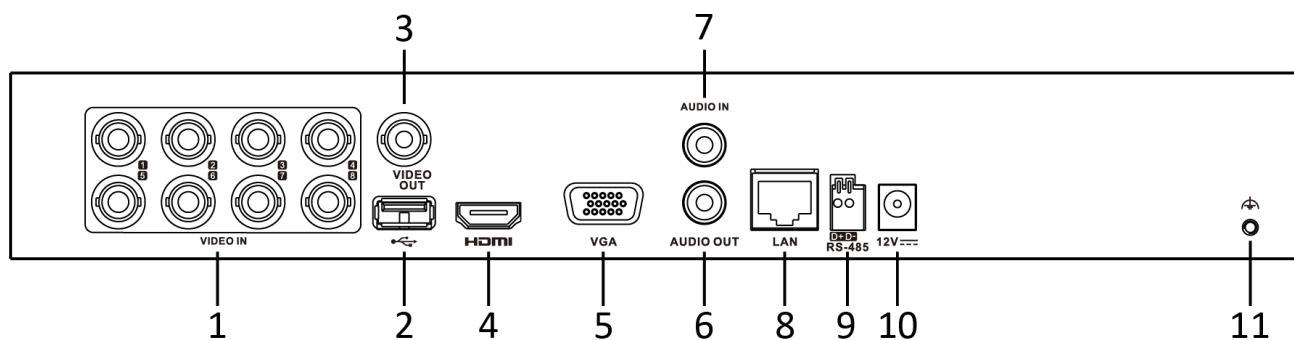

Physical Interface

No.	Description	No.	Description
1	VIDEO IN	7	AUDIO IN, RCA connector
2	USB interface	8	LAN network interface
3	VIDEO OUT	9	RS-485 serial interface
4	HDMI interface	10	12 VDC power input
5	VGA interface	11	GND
6	AUDIO OUT, RCA connector		

Available Model

iDS-7208HUHI-M1/S

Headquarters

No.555 Qianmo Road, Binjiang District,
Hangzhou 310051, China
T +86-571-8807-5998
www.hikvision.com

Follow us on social media to get the latest product and solution information.

04280002020523