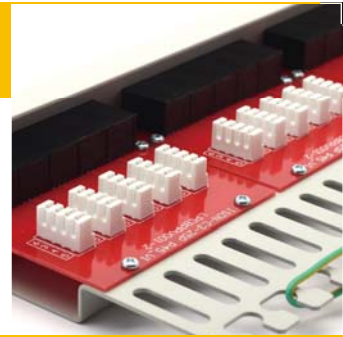

Voice & Outlets

Product Series

Faceplate

86 Type Faceplate Series

Features:

- Secures to any surface, drywall, baseboard, and even modular furniture
- 100% compatible with standard wall(face) plates
- Keystone jacks can be snapped in and out easily
- Comes in models to accommodate 1/2/3/4 inserts and shuttered dust cover
- Comes with hidden mounting screws and clear outlet ID labels
- Apply UL-94V-0 high-impact, fire-retardant ABS resin

86 Type Faceplate Series

PART NO.	DESCRIPTION
121111210	Euro II Face Plate, Right-angle, 45°Entry, 86×86, Snap-In, w/-Shutter, 1-Port, White
121112210	Euro II Face Plate, Right-angle, 45°Entry, 86×86, Snap-In, w/-Shutter, 2-Port, White
121121210	Euro II Face Plate, Right-angle, 90°Entry, 86×86, Snap-In, w/-Shutter, 1-Port, White
121122210	Euro II Face Plate, Right-angle, 90°Entry, 86×86, Snap-In, w/-Shutter, 2-Port, White
121314210	Euro II Face Plate, Right-angle, 45°Entry, 86×146, Snap-In, w/-Shutter, 4-Port, White
121324210	Euro II Face Plate, Right-angle, 90°Entry, 86×146, Snap-In, w/-Shutter, 4-Port, White
121211210	Euro III Face Plate, Bevel, 45°Entry, 86×86, Snap-In, w/-Shutter, 1-Port, White
121212210	Euro III Face Plate, Bevel, 45°Entry, 86×86, Snap-In, w/-Shutter, 2-Port, White
121221210	Euro III Face Plate, Bevel, 90°Entry, 86×86, Snap-In, w/-Shutter, 1-Port, White
121222210	Euro III Face Plate, Bevel, 90°Entry, 86×86, Snap-In, w/-Shutter, 2-Port, White