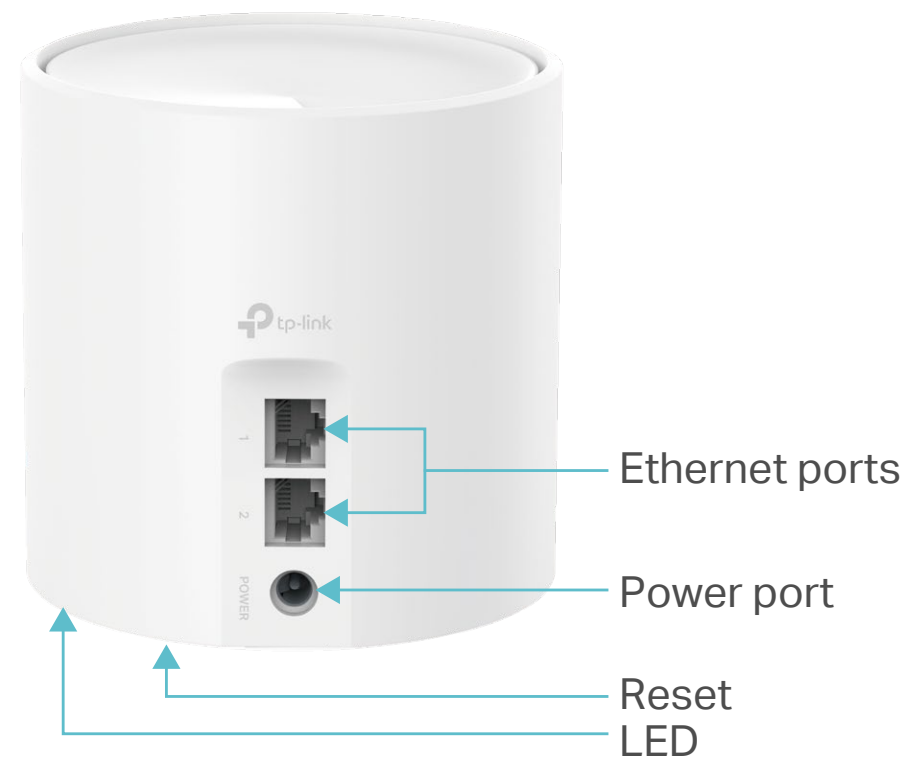

## Work with All Deco Models

Form a Mesh network with your desired Deco models

- Compatible with All Deco Models – All Deco models can work together. Just expand Mesh Wi-Fi coverage anytime by adding more Decos
- Deco Mesh Technology – Eliminates dead zones and provides uninterrupted WiFi throughout your home

## Hardware

- Ethernet Port: 2 Gigabit ports per Deco unit (WAN/LAN auto-sensing)
- Button: 1 RESET button on the underside
- Antenna: 2 internal antennas
- Power Consumption (with power adapter): 11.5 W max
- Dimensions (W × D × H): 4.33 × 4.33 × 4.49 in (110 × 110 × 114 mm)
- Power Adapter Input: 100-240V ~ 50-60Hz 0.6A
- Power Adapter Output: 12V = 1A