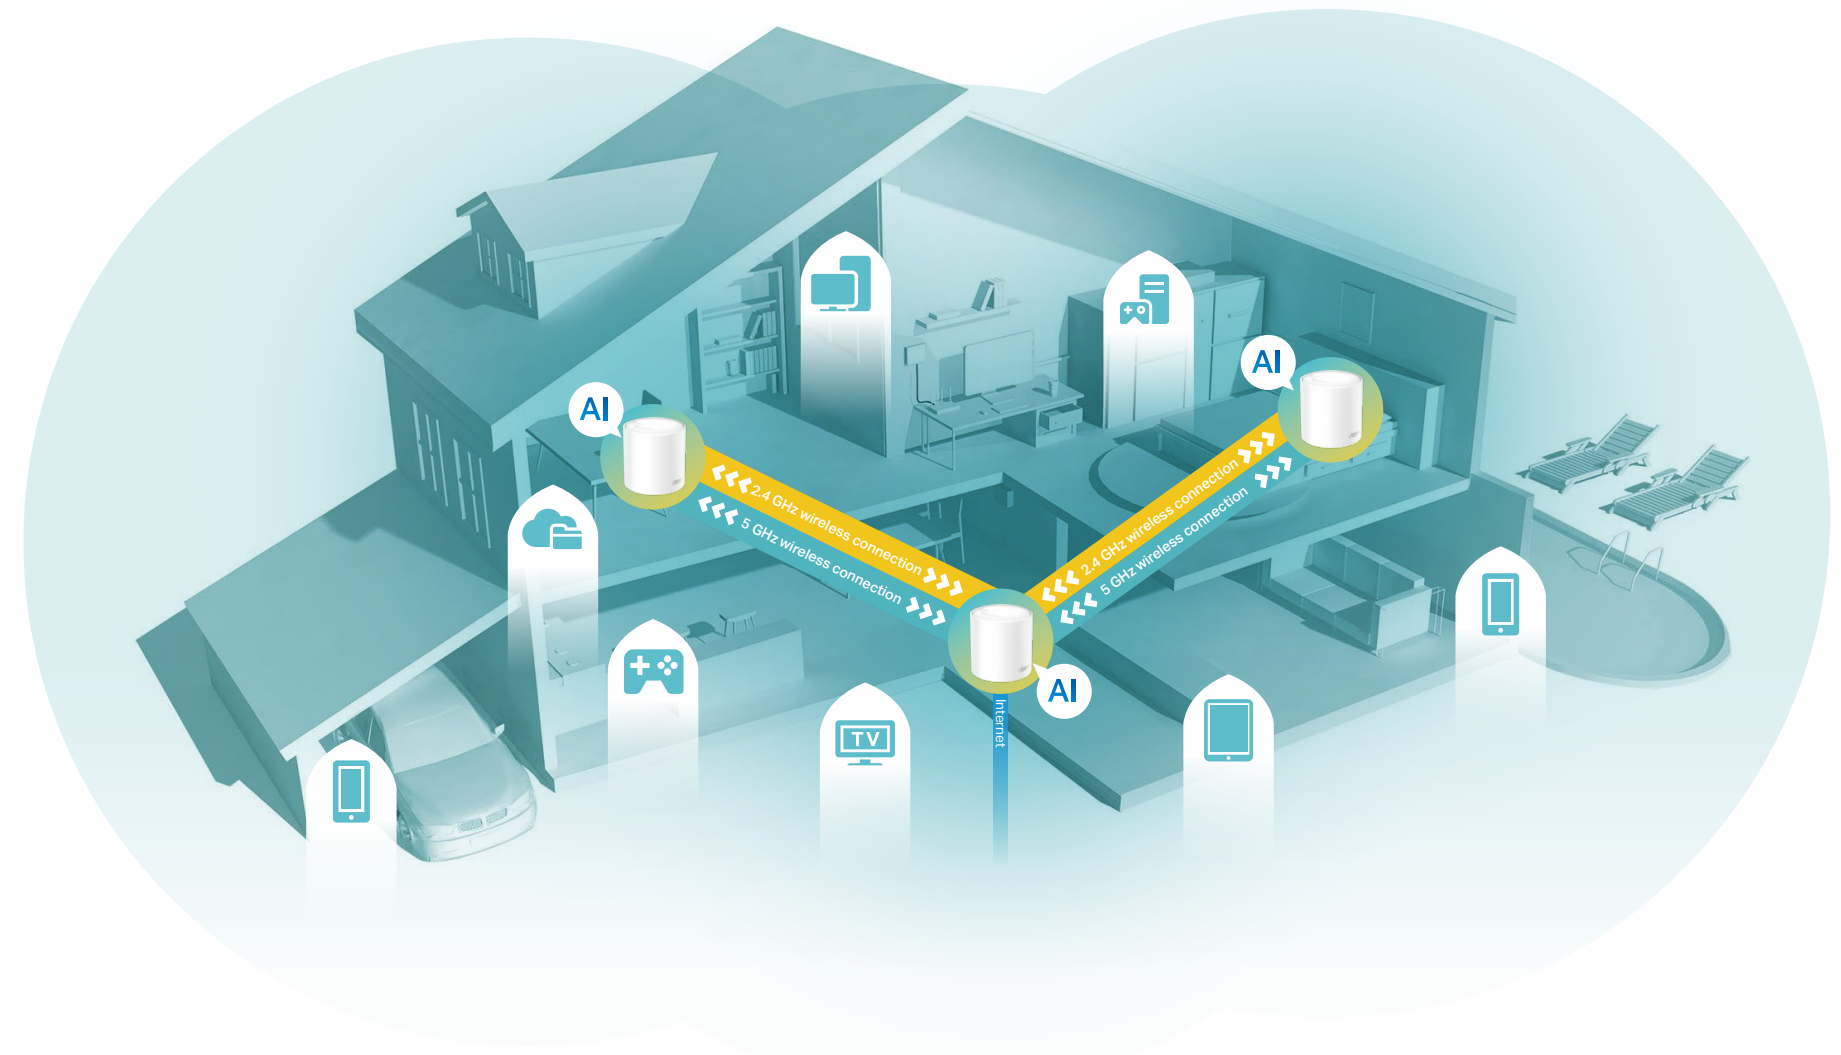

## AI-Driven Mesh, Customized Wi-Fi for You

Armed with AI-Driven Mesh technology, Deco X10 automatically learns and improves itself from experience. This provides the ideal mesh Wi-Fi unique to your home and network environment. Walk through your home and enjoy seamless streaming at the fastest possible speeds.

## Easy Setup by Deco App

Easily set up Decos and find the ideal spot to place each unit

- Auto Connection Test – Tests the internet connection of your Decos and helps to identify a suitable location for them
- Remote Management – Manages your Deco network from a smartphone or tablet via the app, no matter where you find yourself
- Online Upgrade – Keeps informed of the latest firmware updates