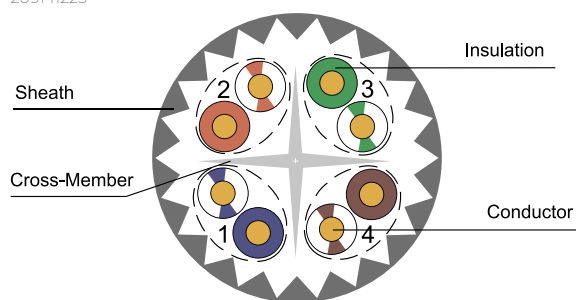

## Installation Cable

Category 6A U/UTP 500MHz

Standards:

- ANSI/TIA-568.2-D:2018
- ISO/IEC 11801-1:2017
- CENELEC EN 50288-11-1
- IEC 61156-5 2nd Edition
- ETL Verified
- CPR Class Eca, Dca (B2ca on request)

Application:

- 10G BASE-T Ethernet
- 1000BASE-TX (Gigabit Ethernet)
- 1000BASE-T (Gigabit Ethernet)
- 100BASE-TX Fast Ethernet
- 10BASE-T Ethernet
- Voice

209141225

### Construction

Conductor	Material / size	Bare Copper / 23 AWG
Insulation	Material	HDPE
«+» Cross-Member	Material	PE
Sheath	Material	PVC/LSOH
	Diameter	7.5 ± 0.3mm

### Category 6A U/UTP Installation Cable

PART NO.	DESCRIPTION	PACKING SIZE
209141225	Category 6A U/UTP Installation Cable, 500 m reel, PVC, 500 MHz, Grey	50(O.D)×34(H) cm
209142225	Category 6A U/UTP Installation Cable, 500 m reel, LSOH, 500 MHz, Grey	50(O.D)×34(H) cm